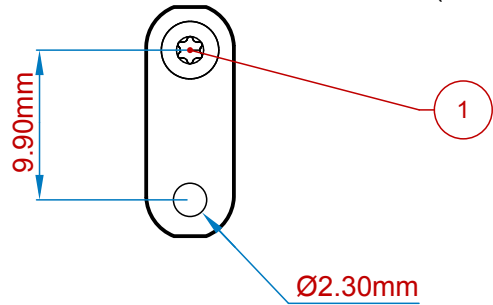

View from Bottom side (Scale 2:1)

View from Right side (Scale 2:1)

View from Front side (Scale 2:1)

Notes:

- ① M2x3mm Torx screw, to screw on Laura and Leila
- ② Installation Example

<b>Fitting 20mm</b>	Version: V1.0	innoflyer Weissensteinstr. 81 4500 Solothurn Switzerland <a href="http://www.innoflyer.ch">www.innoflyer.ch</a>	<b>innoflyer</b> www.innoflyer.ch
<b>Product Specification</b>	Size: A4		
File: Fitting LU 20mm.PCBDwf		Name: Christoph Raible	Date: 17.01.2017