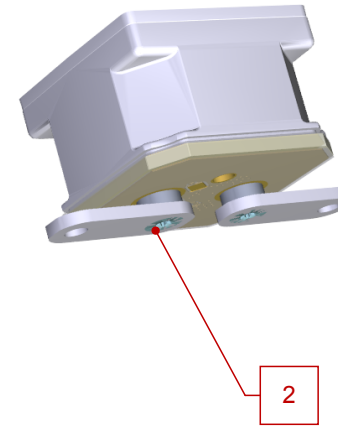

View from Bottom side (Scale 2:1)

View from Right side (Scale 2:1)

View from Front side (Scale 2:1)

Notes:

- ① M2x3mm Torx screw, to screw on Laura and Leila
- ② Installation Example

<b>Fitting 20mm</b>	Version: V1.0	innoflyer Weissensteinstr. 81 4500 Solothurn Switzerland <a href="http://www.innoflyer.ch">www.innoflyer.ch</a>	<b>innoflyer</b> www.innoflyer.ch
<b>Product Specification</b>	Size: A4		
File: Fitting LU 20mm.PCBDwf		Name: Christoph Raible	Date: 17.01.2017