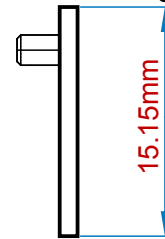

View from Bottom side (Scale 2:1)

View from Right side (Scale 2:1)

View from Front side (Scale 2:1)

Notes:

- ① M2x3mm Torx screw, to screw on Laura and Leila
- ② Installation Example

<b>Fitting 20mm</b>	Version: V1.0	innoflyer Weissensteinstr. 81 4500 Solothurn Switzerland <a href="http://www.innoflyer.ch">www.innoflyer.ch</a>	<b>innoflyer</b> www.innoflyer.ch
<b>Product Specification</b>	Size: A4		
File: Fitting LU 20mm.PCBDwf		Name: Christoph Raible	Date: 17.01.2017